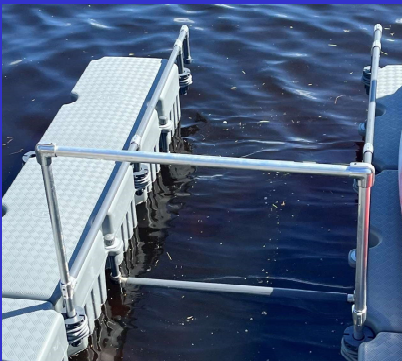

Kayak Launch Docks

Great Looks Better Performance Excellent Value

Model 08-0100
Optional Overhead
and Side Grab Rails

Model 08-0101
Width: 8'4"
Length: 13'4"
Inside 3'x10'

Model 08-0102
Width: 10'
Length: 13'4"
Inside 3'x10'

Model 08-0201
Width: 8'4"
Length: 16'8"
Inside 3'x13'8"

Model 08-0202
Width: 10'
Length: 16'8"
Inside 3'x13'8"

Model 08-0203
Width: 13'4"
Length: 16'8"
Inside 3'x13'8"

360boatlifts.com

252-672-0555