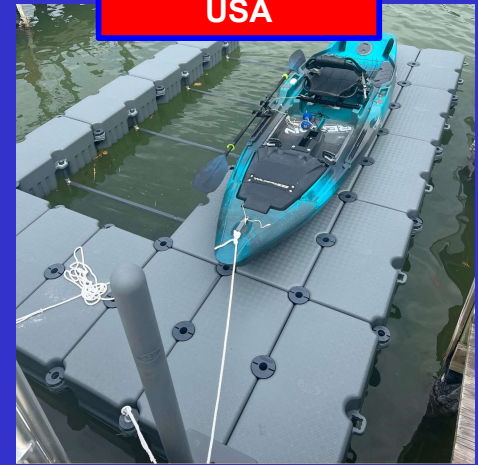

Kayak Launch Docks For Extra Wide Kayaks

Made In The
USA

Great Looks Better Performance Excellent Value

Model 08-0301
Width: 10'
Length: 16'8"
Inside 55"x13'8"

Model 08-0302
Width: 11'8"
Length: 16'8"
Inside 55"x13'8"

Model 08-0303
Width: 15'
Length: 16'8"
Inside 55"x13'8"

360boatlifts.com

252-672-0555